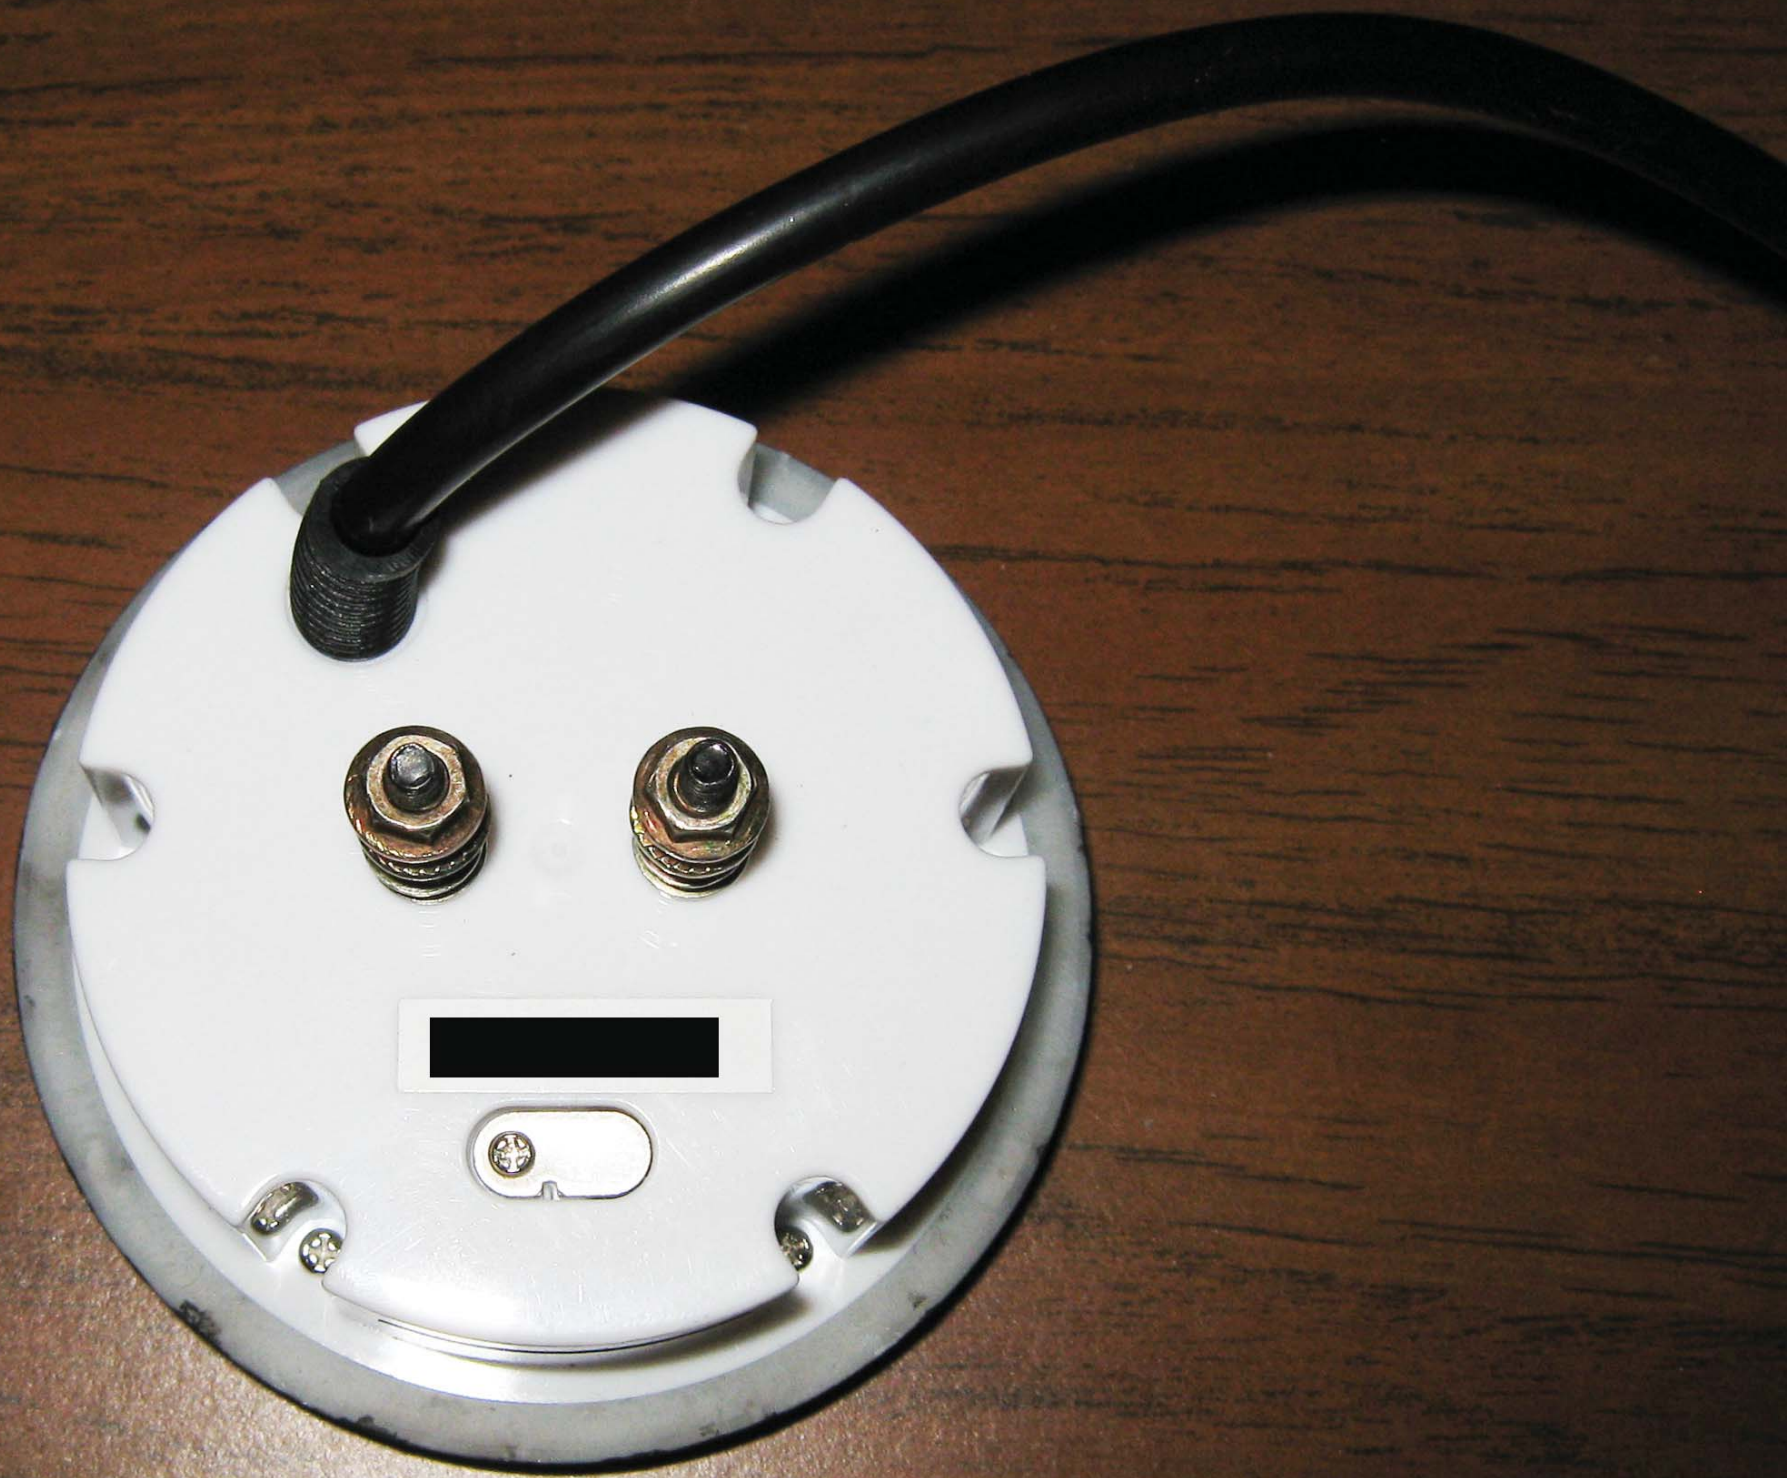

clarion

CRUISE

BLACK FACE
STAINLESS STEEL
BEZEL

- Meets ASTM B117 Salt/Fog Exposure Standard
- Meets ASTM D4329 UV Exposure Standard
- Ignition Protection Certified

- Bright White LED Illumination
- Rubber Tactile Action Control Buttons
- Multi-Remote Compatible
- Compatible with Clarion Marine CMD6, CMV1, M309, CMS1

MW1

WATERTIGHT MARINE
REMOTE CONTROL

SOURCE

clarion

MUTE

MENU
BAND

VOL

VOL