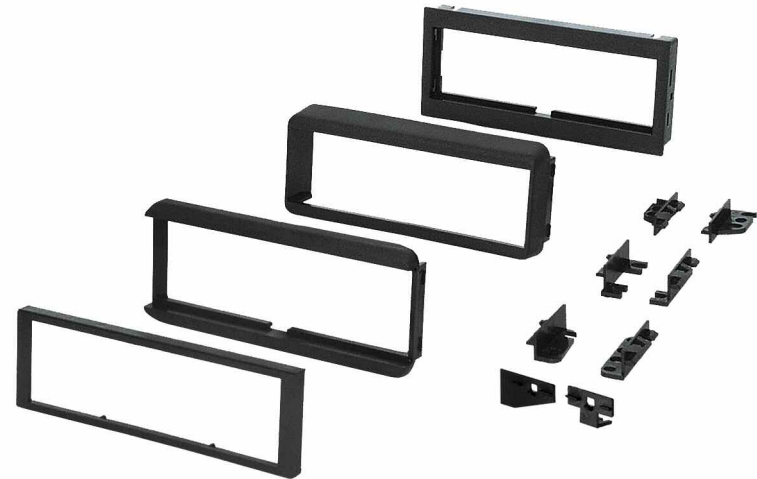

PB 432 L & R BRACKET SET WORKS FOR:
PONTIAC APPLICATIONS EXCLUDING THE
FIREBIRD AND TRANS SPORT (VAN)

S10 434 L & R BRACKET SET WORKS FOR:
1986-1993 CHEVY S-10 P/U
1986-1993 GMC S-15 P/U / SONOMA
1986-1993 GMC S-15 / JIMMY
1986-1994 CHEVY S-10 BLAZER
 (Bracket set must be cut from 432-EX1 trim)

NOTE:

For vehicles with dash depth restrictions Part #432-EX1 may be required.
 American International manufactures OEM style radio Brackets. See catalog for full listing.

WWW.AIUS.NET

2500 East Francis Street Ontario, CA 91761, U.S.A.
 USA Sales (800) 336-6500
 Canada Sales (888) 922-3006

CUSTOMER HELP LINE

USA 800-323-4329 • Canada 800-245-8777

iGMK434

**American
International**
 Car Stereo Installation Kits & Accessories

VEHICLE APPLICATIONS

Buick

1978-96 CENTURY
 1974-90 ELECTRA
 1980-94 LE SABRE
 1985-94 PARK AVENUE
 1990-91 REATA
 1978-87 REGAL
 1984-85 RIVIERA
 1992-95 RIVIERA
 1991-94 ROADMASTER
 1982-89 SKYHAWK
 1983-95 SKYLARK