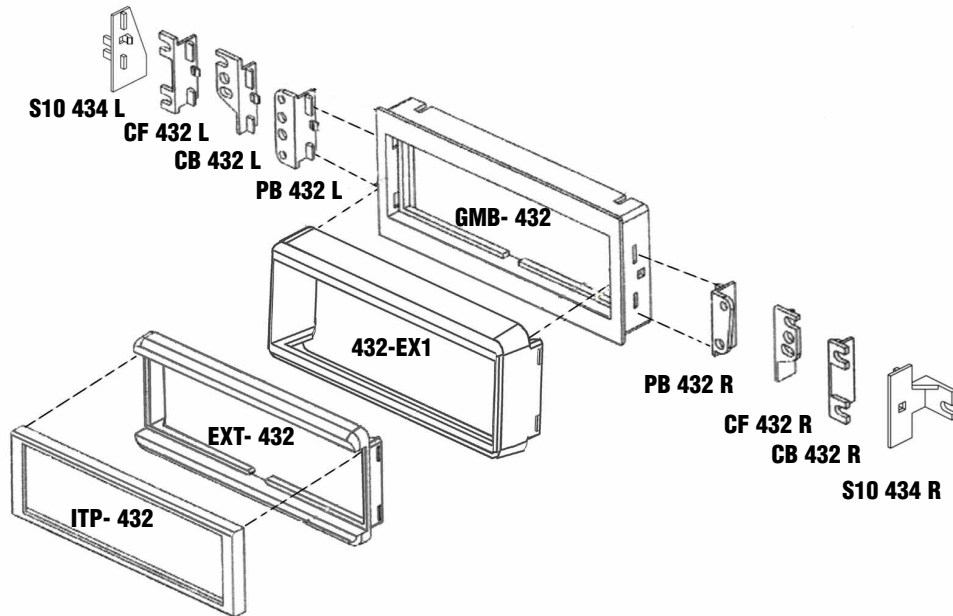

KIT ASSEMBLY INSTRUCTIONS:

- 1. For installations on vehicles using (removable) factory mounting brackets:**
Unbolt and remove mounting brackets from factory radio, and attach to installation kit using mounting hardware (included) or factory hardware.
- 2. For installations on vehicles with (non-removable) mounting brackets:**
Select required mounting brackets included with kit and snap into locations. See below for applications

PB 432 L & R BRACKET SET WORKS FOR:
PONTIAC APPLICATIONS EXCLUDING THE
FIREBIRD AND TRANS SPORT (VAN)

S10 434 L & R BRACKET SET WORKS FOR:
1986-1993 CHEVY S-10 P/U
1986-1993 GMC S-15 P/U / SONOMA
1986-1993 GMC S-15 / JIMMY
1986-1994 CHEVY S-10 BLAZER
 (Bracket set must be cut from 432-EX1 trim)